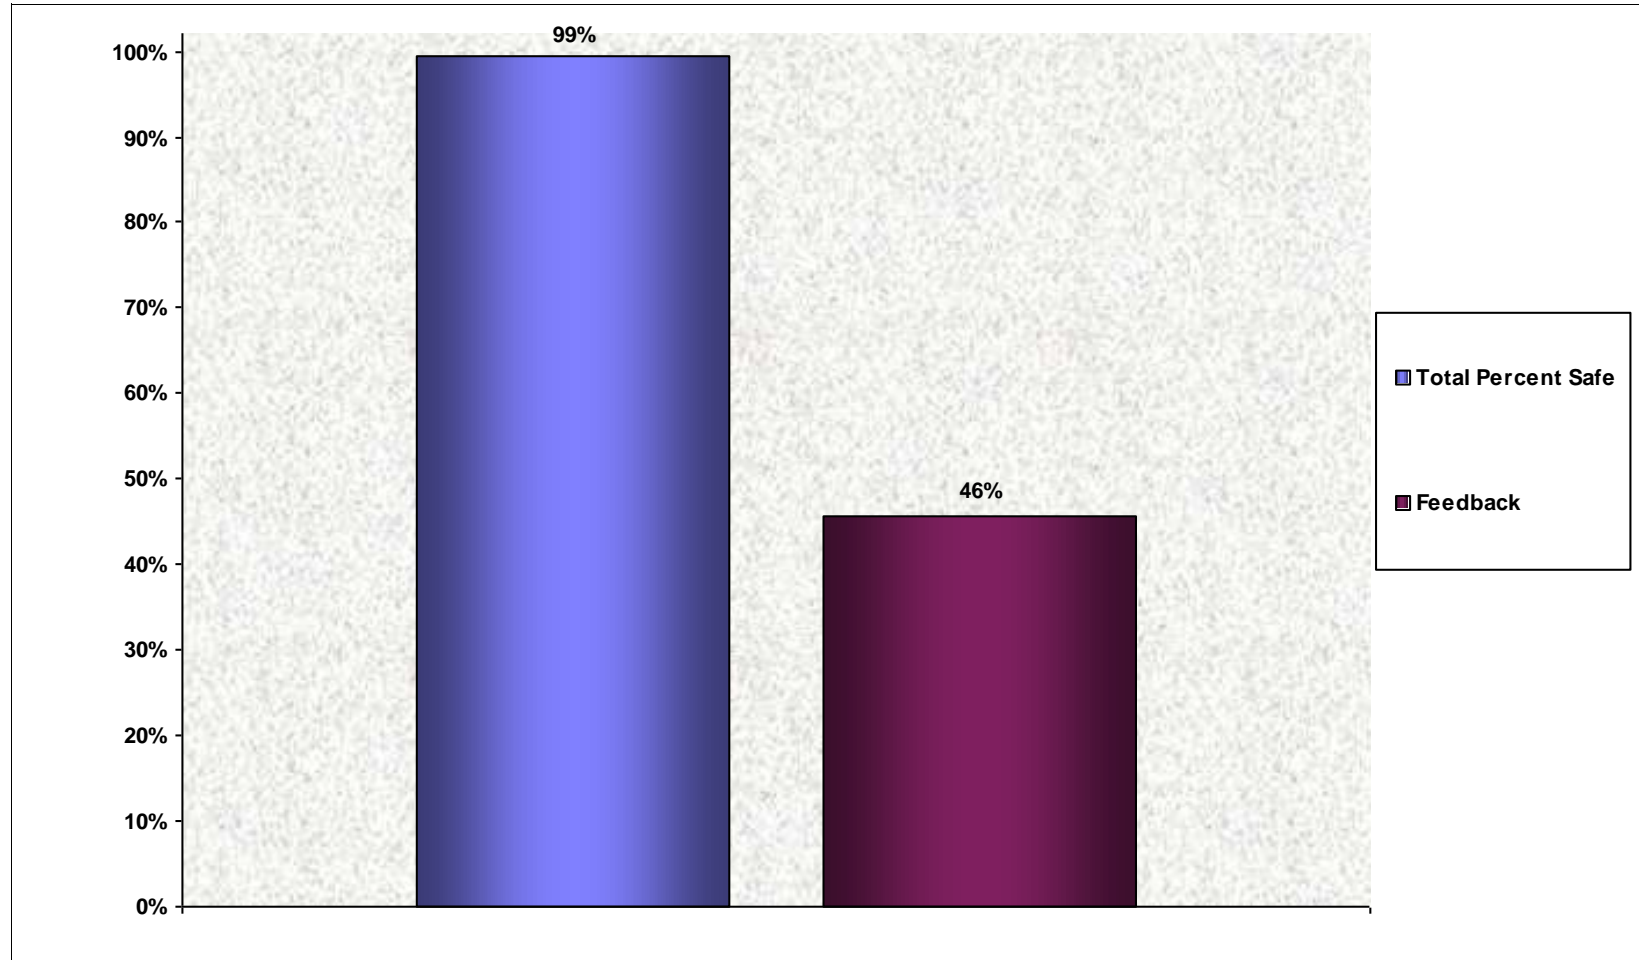

Overall Percent Safe

Total Cards: 874
Total Behaviors Observed: 15369
Percentage of Safe Cards: 95%
10-Sep-12

Copyright 1998 Moreno & Associates, Inc.

Location: Offshore/New Iberia/Apache
Personnel Observed: DII, Pneu Elect, Contractor
For the Dates 1/1/2012 Through 8/31/2012